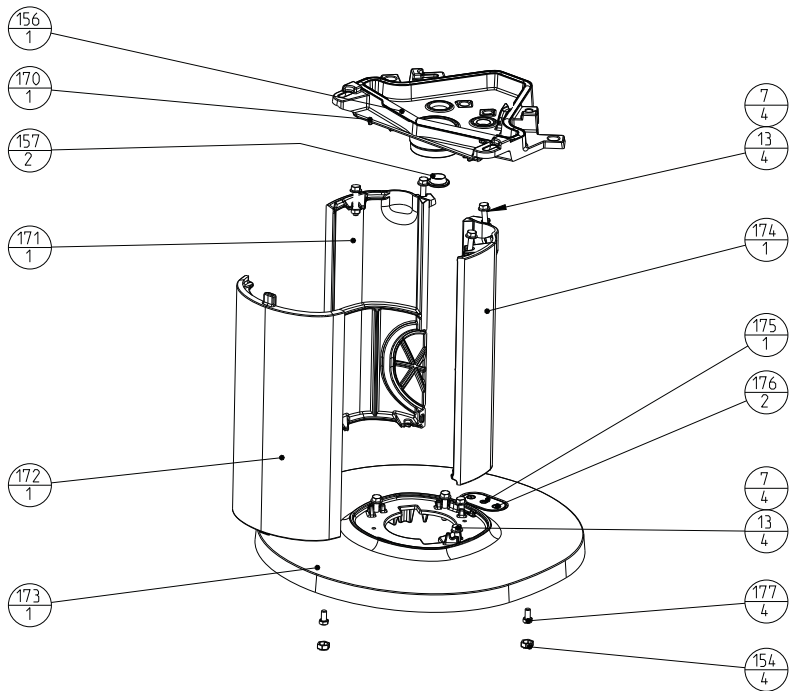

Partlist, Jøtul F 480

Jøtul AS Fredrikstad, Norway	Draw.no: Sheet 1 900170-P01	Date: 17.12.2014
---------------------------------	--------------------------------	---------------------

Partlist, Jøtul F 480		
Jøtul AS Fredrikstad, Norway	Draw.no: Sheet 2 900170-P01	Date: 17.12.2014